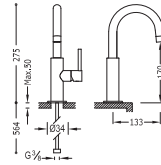

Ref:

Monomando lavabo

Cr 262.904.03