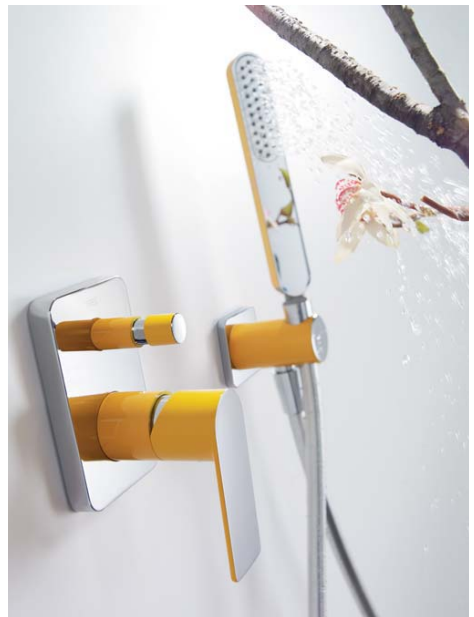

Acabados en Acero y Colores.